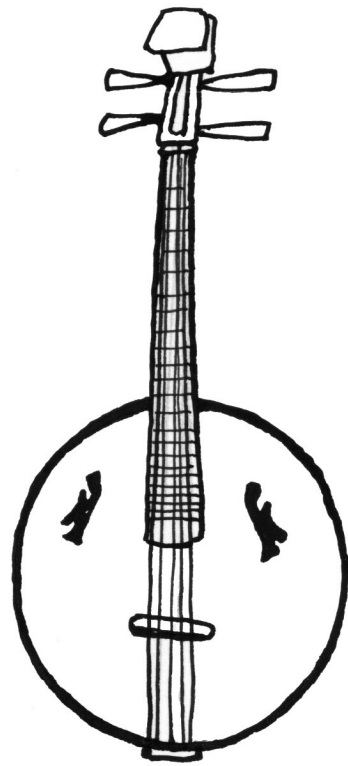

PIPA

YUEQIN
(MOON-SHAPED LUTE)

CHINA

MUSICAL INSTRUMENTS